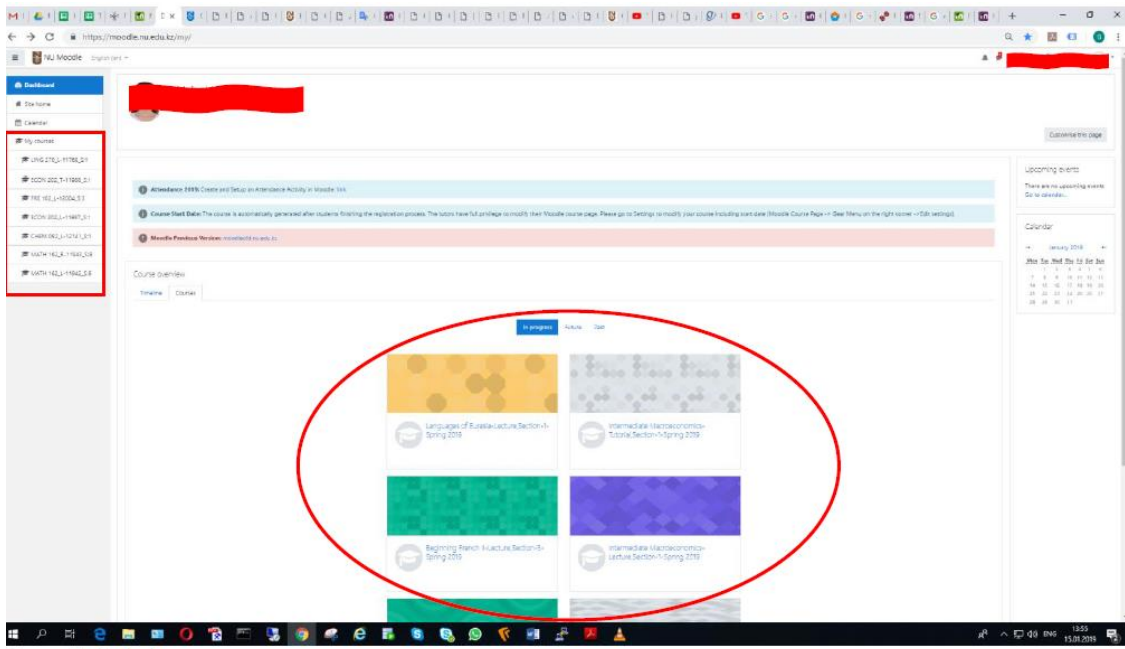

5. Select course KAZ 001. You will be directed to the test.
6. When you have finished the KLPT press 'Submit'.

IV. Q&A part

1. Can I register to KLPT if I have Advance Kazakh level?

You can register to KLPT if you have graduated Kazakh secondary school with Russian medium of instruction. To register please send an email to Saule Mussabekova (smussabekova@nu.edu.kz). Please give 1-2 days to respond.

2. What if I am running late for a KLPT?

You can ask to register you to another time and date available. Please send an email to Saule Mussabekova (smussabekova@nu.edu.kz).

3. How can I get information about the auditorium of my KLPT?

Please feel free to ask School managers: Fariza Telman and Dilroba Omarova, office 8230.

4. Can I take KLPT in NU dormitory?

No, KLPT is available only in computer classrooms on campus

For any query, please contact School managers and Saule Mussabekova from 9:00 AM to 5:30 PM (by appointment via email)

Lunch time: 12:30-13:30

If you cannot login to Moodle or do not see **KAZ 001**, please inform IT helpdesk (helpdesk@nu.edu.kz) and Saule Mussabekova.