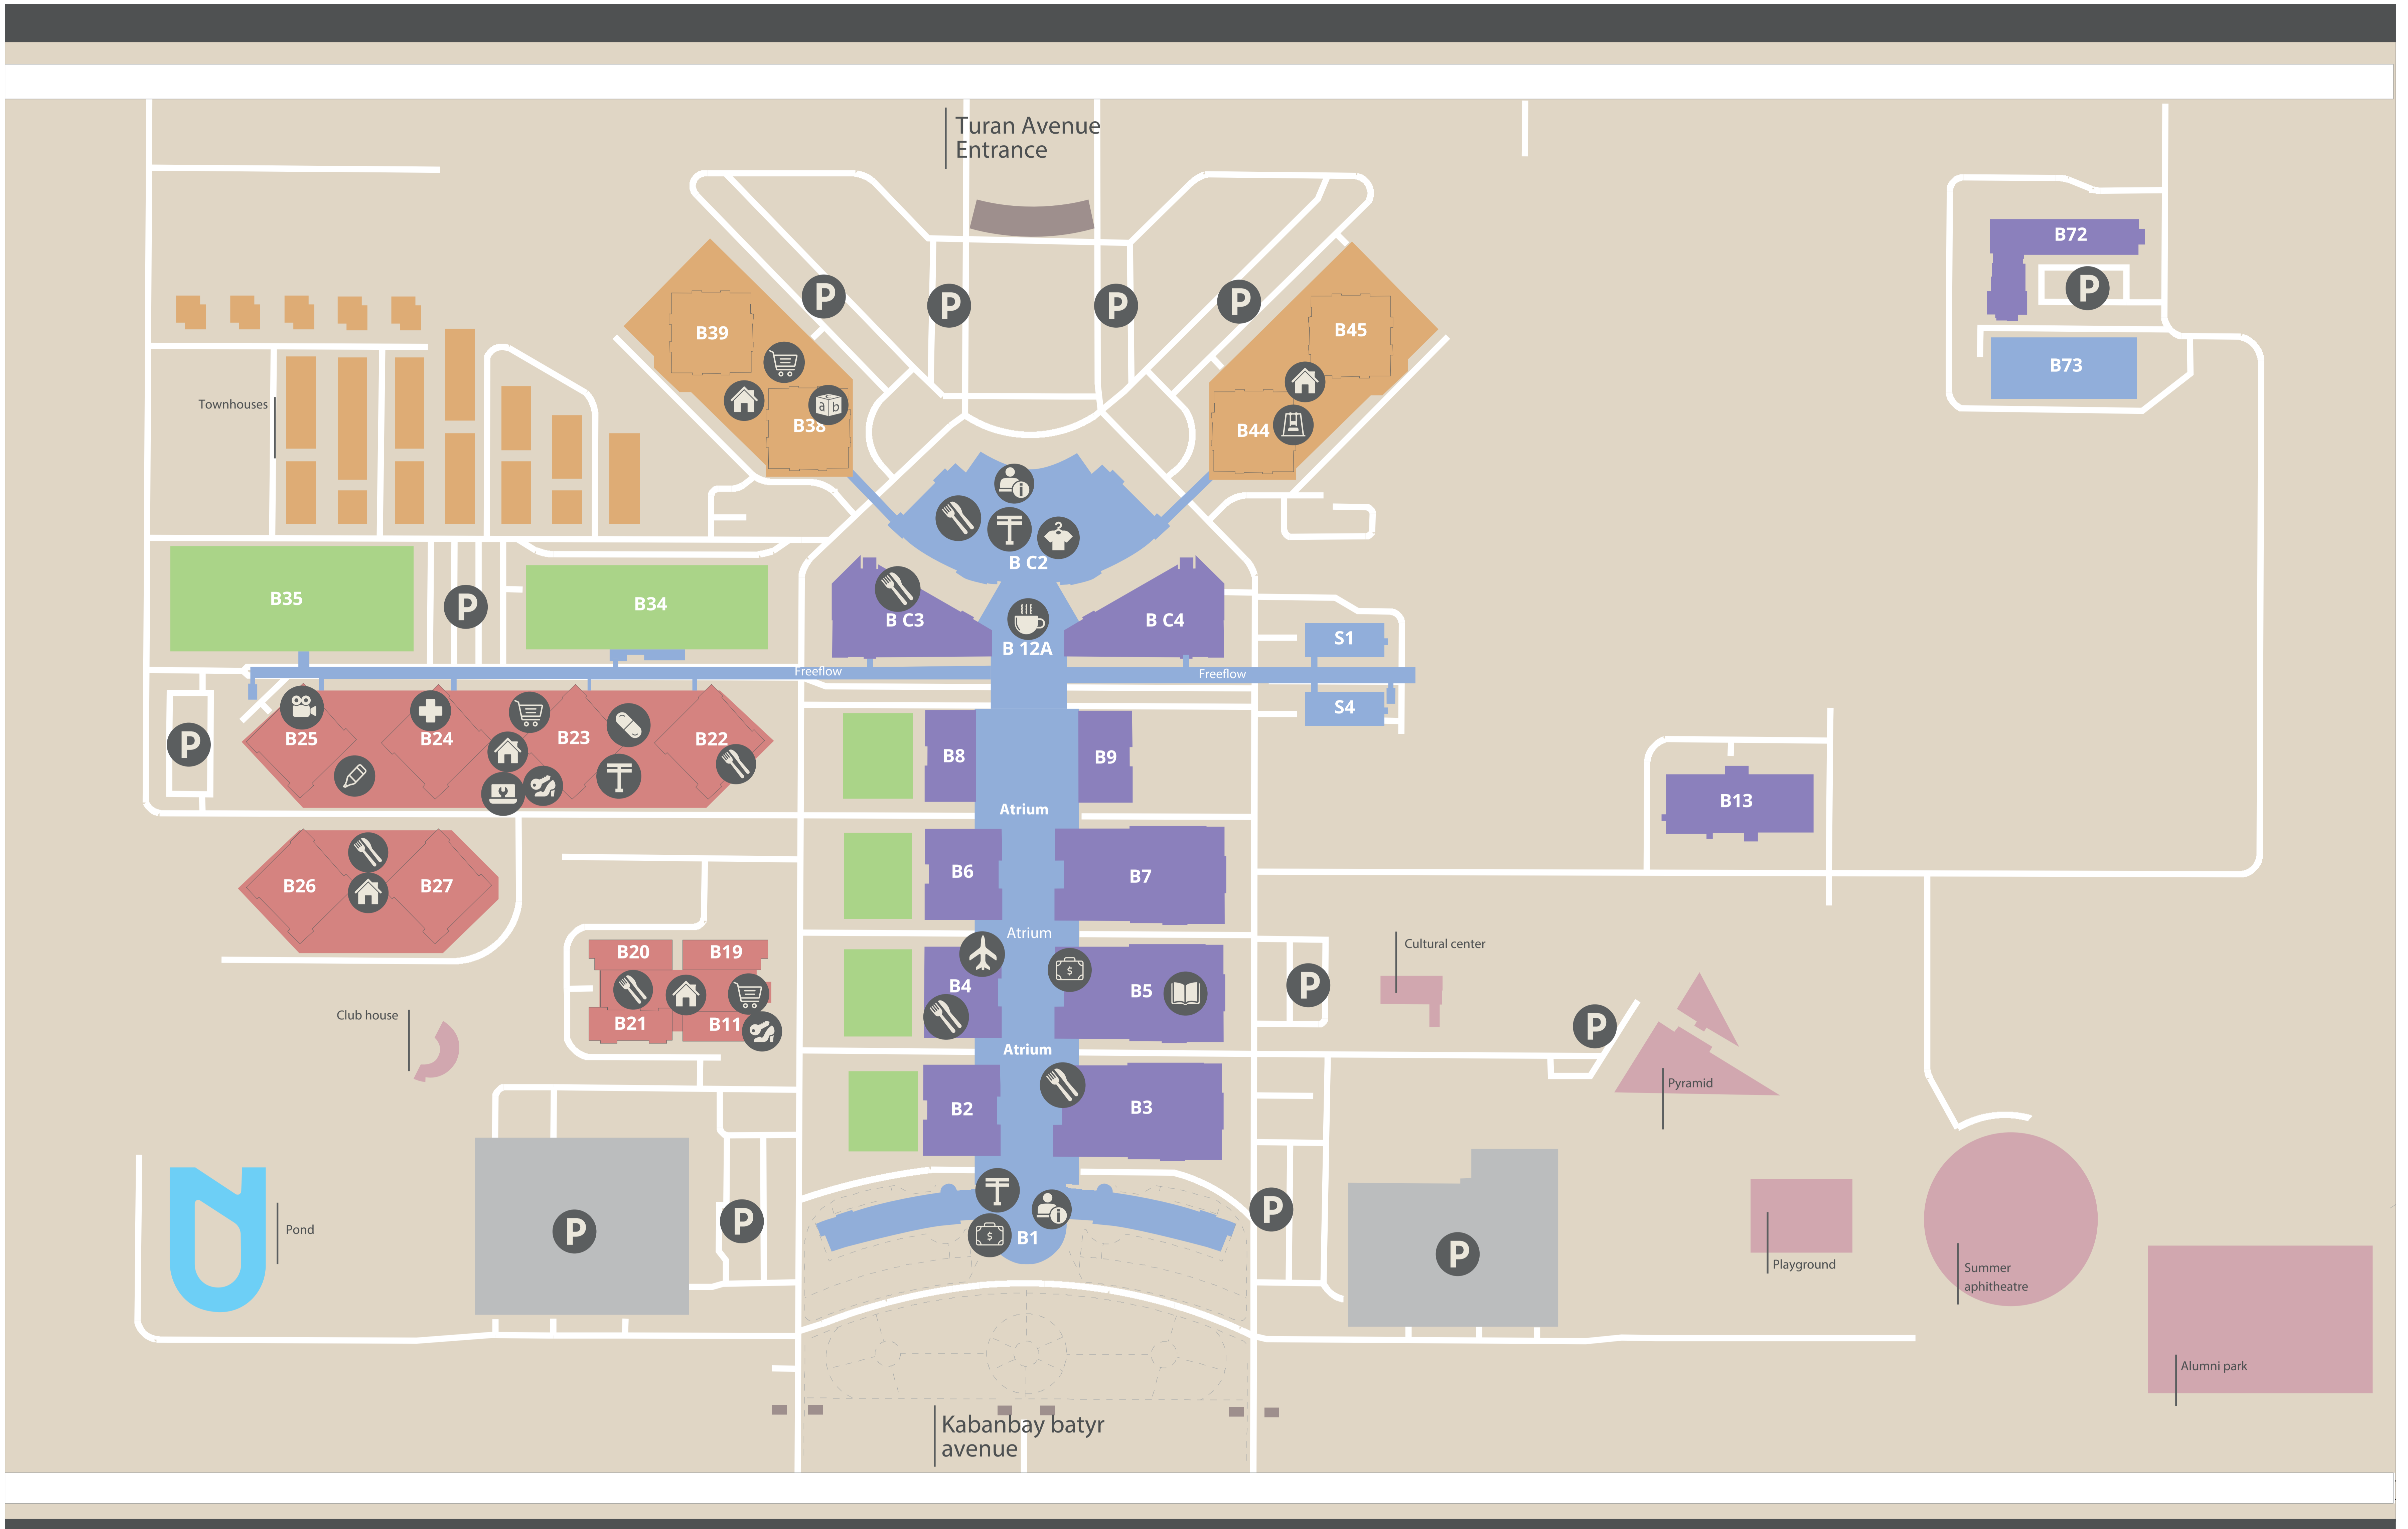

# Campus map

## English

- Main building
- Academic Buildings
- Recreational buildings and places
- Sport buildings and fields
- Checkpoint
- Student dormitories (with pharmacy, mini market, canteen, laundry, shoe repair)
- Faculty and Staff housing (with mini market, child care center, gym, beauty salon)

## Key

- Ⓜ Main Reception
- Ⓜ Medical Centre
- ☕ Café or canteen
- P Parking
- 📖 Library
- ☕ Coffee Shop
- Ⓜ Cash Machines
- 🏠 Accommodation Centre
- 🛍 Shop
- ✈ Air ticket office
- 📄 Stationery shop
- 📖 NU shop (books, and souvenirs)
- 🏦 Bank
- 🎬 Cinema
- 🏥 Pharmacy
- 👞 Shoe repair and key-cutting
- 📞 Phone and laptop repair
- 👶 Children's centre
- 👶 Children's playground.

## Blocks

- B1- Main building
- B12A- New Atrium
- BC2- Main building
- B2-Center for Preparatory Studies
- B3- School of Engineering and Digital Sciences
- B4-Canteen
- B5-Library and IT services
- B6- School of Mining and Geosciences
- B7- School of Engineering and Digital Sciences, School of Sciences and Humanities
- B8- School of Sciences and Humanities